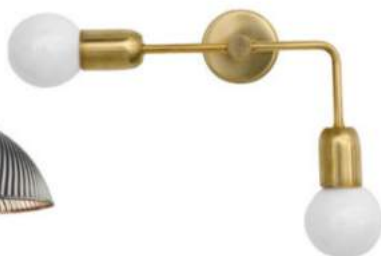

OUR EXPERT GUIDE
TO EXTENSIONS

TURN YOUR GARDEN
INTO A MEADOW

THE COOLEST KIDS'
BEDROOMS

fresh
perspective

the edited choice

Clemente double **sconce**, £683,
Aerin at Circa Lighting

Rarni double **wall light**,
£195, Nkuku

Funambule two-arm **wall light**,
£120, AM.PM at La Redoute

Double Tokyo **wall lamp**,
£521.50, Maison Sarah Lavoine

Belgravia **wall light**, £239.99,
Dowsing & Reynolds

Curved opal **wall light**,
£79, Houseof

Large Huck **wall light**, £660; Empire
shades, £132 each, all Porta Romana

Tiber double **wall light**,
£1,176, Hector Finch

Asymmetric **wall light**,
from £94, Spark & Bell

double wall lights

Shine twice as bright
with lamps in modern
and metallic finishes